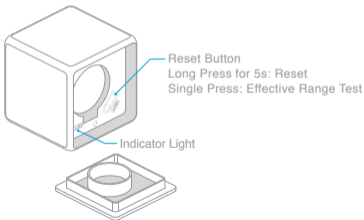

Cube Quick Start Guide

Product Introduction

Aqara Cube is a smart wireless controller that recognizes multiple actions. Configure the Cube via app, and you can use it to control various smart accessories through linkage control.

* A hub is required.

* This product is for indoor use only.