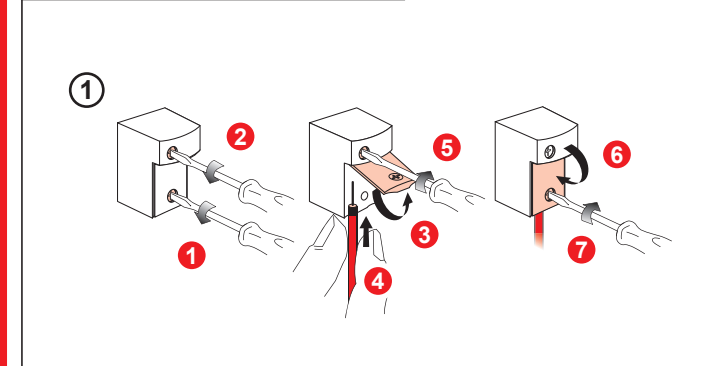

Z	Control	Return Path	Channel 1	Channel FM	Channel VHF	Channel UHF	Channel SAT (IF)
75 Ω	500 mA	4 - 30 MHz	47 - 68 MHz	87,5 - 108 MHz	120 - 470 MHz	470 - 862 MHz	950 - 2150 MHz