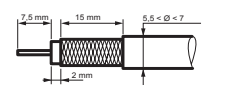

Z	Control	Return Path	Channel 1	Channel FM	Channel VHF	Channel UHF	Channel SAT (IF)
75 Ω	500 mA	4 - 30 MHz	47 - 68 MHz	87,5 - 108 MHz	120 - 470 MHz	470 - 862 MHz	950 - 2150 MHz