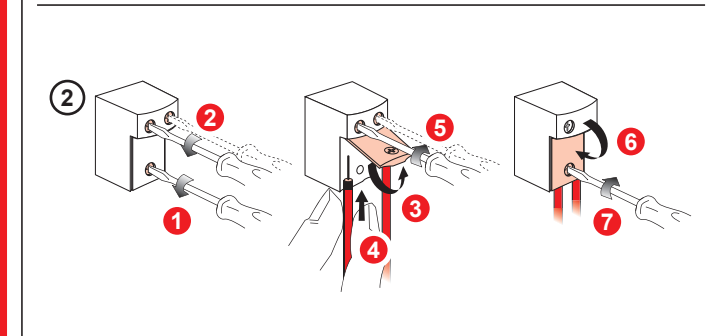

Z	Control	Return Path	Channel 1	Channel FM	Channel VHF	Channel UHF	Channel SAT (IF)
75 Ω	500 mA	4 - 30 MHz	47 - 68 MHz	87,5 - 108 MHz	120 - 470 MHz	470 - 862 MHz	950 - 2150 MHz