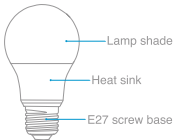

LED Light Bulb (Tunable White)

Quick Start Guide

Product Introduction

LED Light Bulb (Tunable White) is a brightness and color temperature adjustable light bulb with Zigbee wireless communication module built in. After it is bound to a Hub, smart controls such as, remote control, schedule to switch on or off and other smart options are enabled.

*A hub is required.

*Aqara Hub is required to enable LED Light Bulb (Tunable White) to work with HomeKit technology. See www.aqara.com for more details.